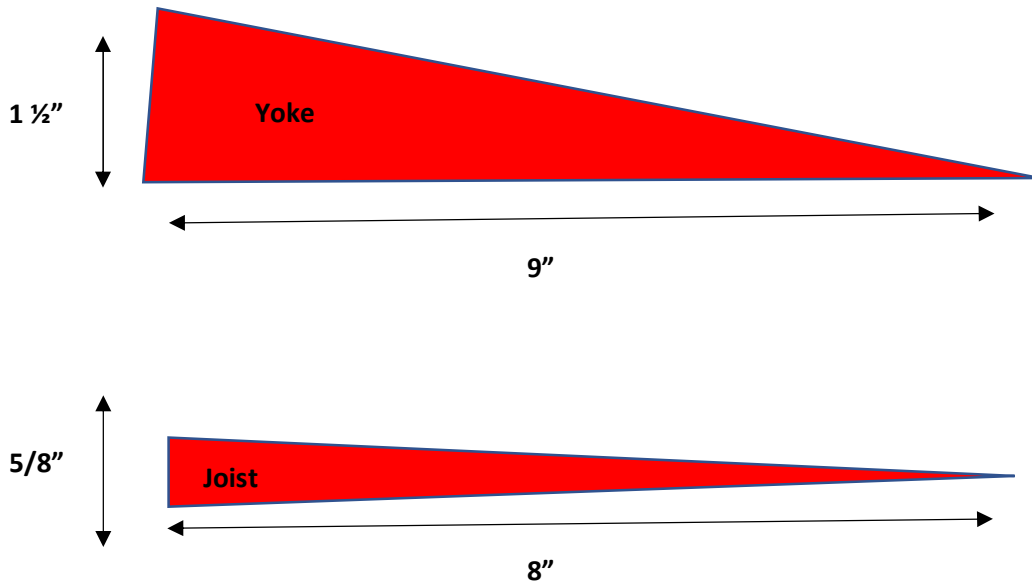

Yoke & Joist Wedge

Item Number: Yoke- DI & JW8/150/80

Product Code	Product Description	Per Pallet
YOKE-DI	132 Wedges Per Case	40 Cases
JW8/150/80	150 Wedges Per Case	80 Cases